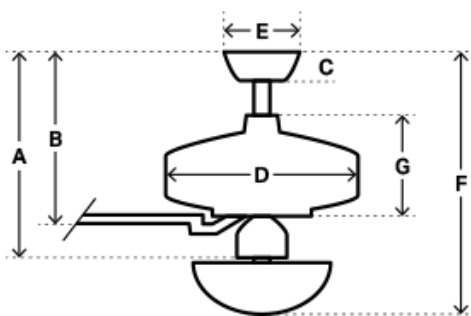

Architect

ARCHITECT™ - 52" CEILING FAN MODEL 26417 WHITE

ARCHITECT - 52"

- 52" blade span
- 12° blade pitch
- 172x12 mm de motor
- optional light kit available
- limited lifetime warranty

Fan Speed	Airflow	Electricity Use	Airflow Efficiency
Low	1,497 cfm	10 w	150 cfm/w
Medium	2,835 cfm	21 w	134 cfm/w
High	5,012 cfm	60 w	84 cfm/w

DIMENSIONS

A = 12.60 in
B = 11.30 in
C = 2.77 in
D = 11.10 in
E = 6.70 in
G = -----