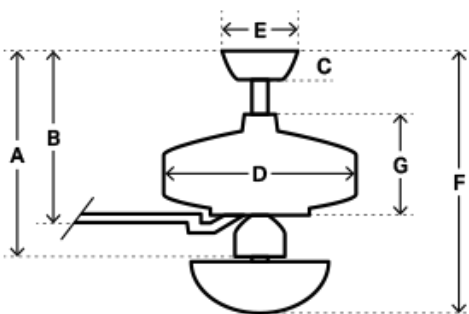

Architect Series™ Plus

ARCHITECT SERIES™ - 52" PLUS MODEL 26447 NEW BRONZE

ARCHITECT - 52"

- 52" blade span
- 12° blade pitch
- 172x12 mm de motor
- New Bronze finish with five cherry/walnut blades and frosted glass
- Light kit included
- Uses three 60w candelabra bulbs (included)
- limited lifetime warranty

Fan Speed	Airflow	Electricity Use	Airflow Efficiency
Low	1,497 cfm	10 w	150 cfm/w
Medium	2,835 cfm	21 w	134 cfm/w
High	5,012 cfm	60 w	84 cfm/w

DIMENSIONS

A = ---
 B = 11.30 in
 C = 2.77 in
 D = 11.10 in
 E = 6.70 in
 F = 18.50 in